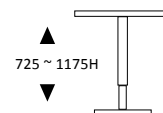

Left Hand Shown

CODE	DIMENSION
JZREC240811	2400W x 900D x 1100H
JZREC270811	2700W x 900D x 1100H
JZREC300811	3000W x 900D x 1100H

MIES 101 SELECTRIC OPERATOR

FEATURES

The Mies Selectric combines superior flexibility and quality in electronically operated true sit/stand desk. It's the ideal solution for changing your working position throughout the day, thus transforming the way you work.