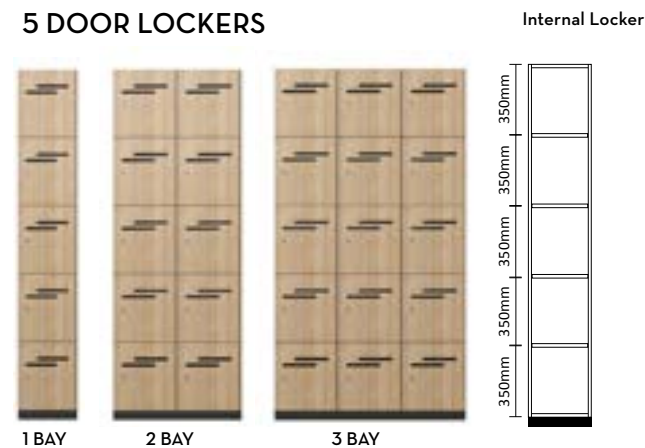

5 DOOR LOCKERS

CODE	QUANTITY	NO OF DOORS
LOCK05	1 Bay of 5 Door Locker 300mm (W)	5 DOORS
	2 Bays of 5 Door Locker 600mm (W)	10 DOORS
	3 Bays of 5 Door Locker 900mm (W)	15 DOORS