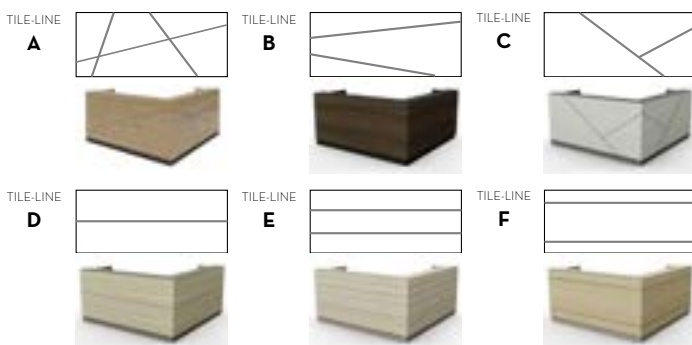

RECEPTION RETURN OPTIONS

A quick guide to a basic reception return options that are easily adaptable to most designs / Other designs P.O.A