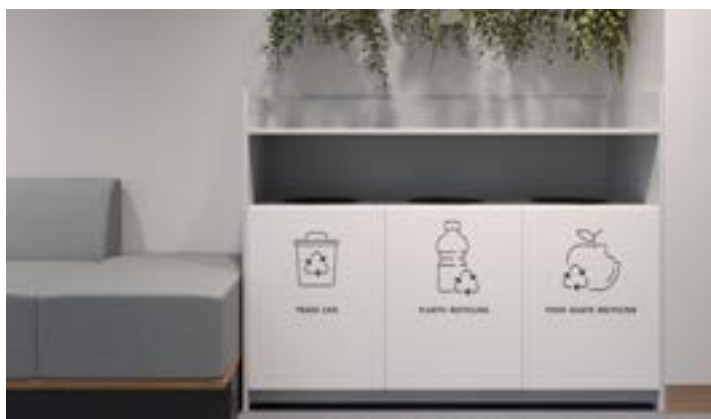

*Image shows BINOPENTOP x 3