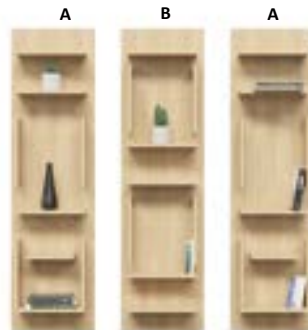

FLEX WALL STORAGE

FEATURES
Display Wall Unit

CODE	UNIT	DIMENSION
FLXWLLST045A	A	450 W x 150D x 1600H
FLXWLLST045B	B	450 W x 150D x 1600H