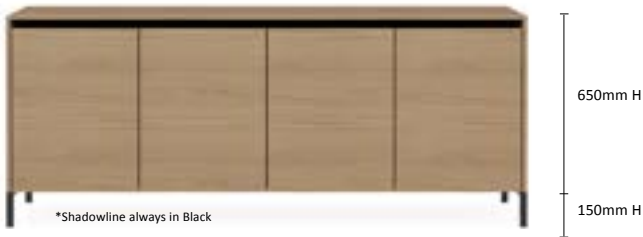

CREDENZA - H

FEATURES FINGER RAIL

When ordering Please specify Colour Finish where Wood grain is featured / Horizontal Grain/ 1 Adjustable Shelf / Adjustable Feet/ Black Powdercoat Legs / All internals including back are in Black / All other colour or design specifications P.O.A / Pull To Open

CODE	DIMENSION	DOORS
RECCREH1504	1500W x 450D x 800H	4
RECCREH1804	1800W x 450D x 800H	4
RECCREH2104	2100W x 450D x 800H	4
RECCREH2404	2400W x 450D x 800H	4