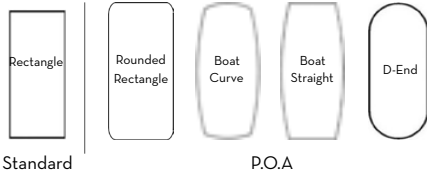

TOP SHAPES OPTIONS