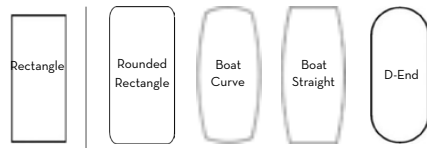

TOP SHAPES OPTIONS

Standard