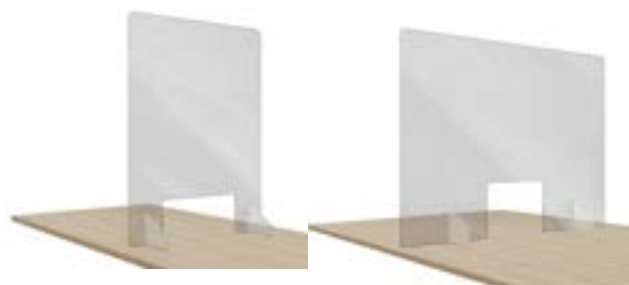

PERSPEX SCREENS - SNEEZE GUARDS

CODE	DIMENSION	
PRSPCSRN6080	600W x 800H	
PRSPCSRN1280	1200W x 800H