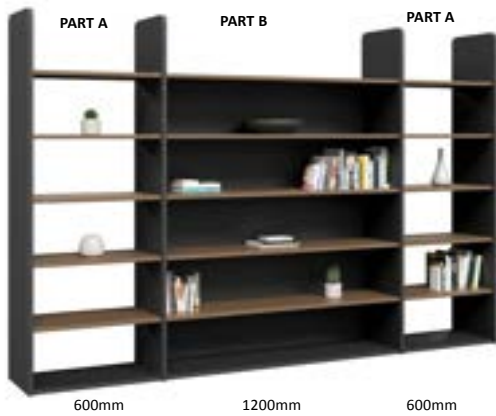

SHOWCASE DISPLAY UNIT

FEATURES
Two Toned Display Open Display Unit / Adjustable Feet

CODE	PART	DIMENSION
SHCSDSUT090	A + B	1800W x 400D x 2280H
SHCSDSUT024	A+B+A	2400W x 400D x 2280H