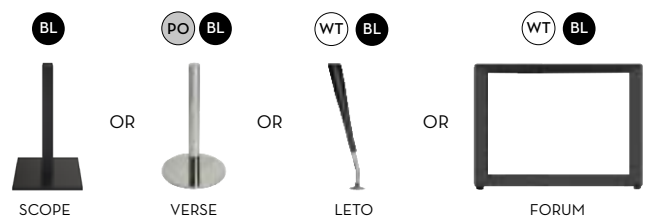

TABLE LEG OPTIONS