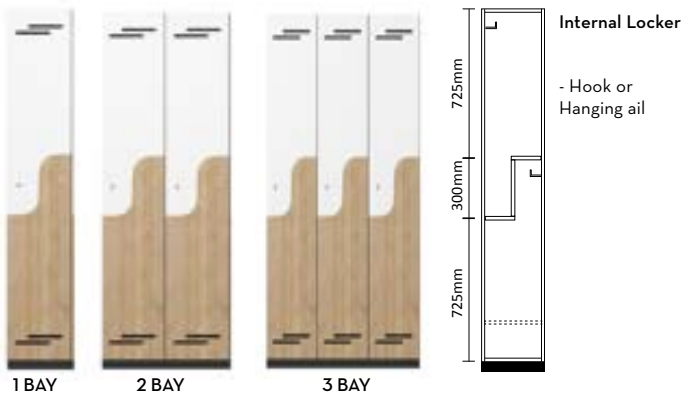

PUZZLE DOOR LOCKERS

CODE	QUANTITY	NO OF DOORS
PUZLOCK	1 Bay of Puzzle Door Locker 300mm (W)	2 DOORS
	2 Bays of Puzzle Door Locker 600mm (W)	4 DOORS
	3 Bays of Puzzle Door Locker 900mm (W)	6 DOORS