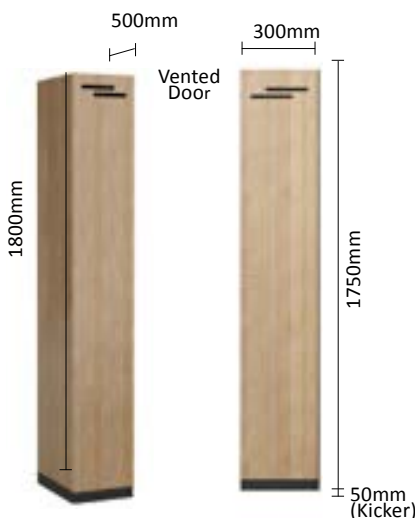

TYPES OF LOCKS

Cupboard Lock

Latch for Padlock