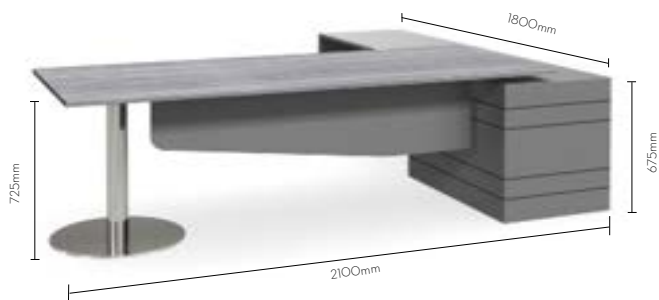

GEO VERSE

(Image shown as a left hand return)

Base Finish: Polished Stainless Steel / Black
Finish Options: **Standard 45 colours**
Cable Hole to your preferred placement (included)

CODE	DESK	RETURN
GEOVEREX21092005	(2100L x 900D) x (1800L x 550D) x 725H	
GEOVEREX24092005	(2400L x 900D) x (1800L x 550D) x 725H	

GEO Desk back view

- 1 Open unit + Shelf
- Open space for Underdesk Pedestal (Add your Pedestal of Choice below)