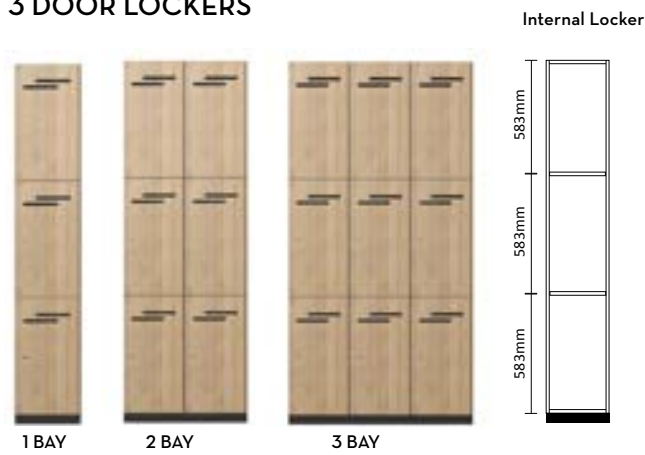

3 DOOR LOCKERS

CODE	QUANTITY	NO OF DOORS
LOCK03	1 Unit of 3 Lockers 300mm (W)	3 DOORS
	2 Bays of 3 Door Locker 600mm (W)	6 DOORS
	3 Bays of 3 Door Locker 900mm (W)	9 DOORS