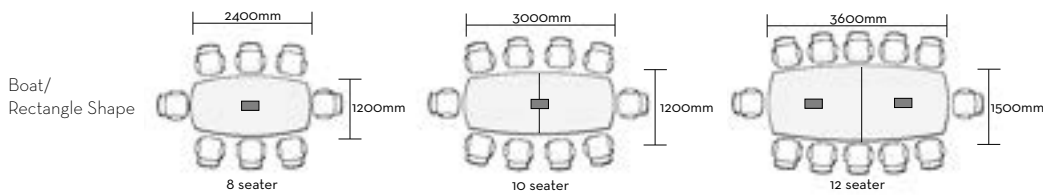

Top Finish Options: Standard 45 colours *Woodgrain Colours - Grain will only be matched up to 3000mm (L)

TOP SHAPES OPTIONS

SHARK NOSE OPTION

POWER DOCK OPTION

*Prices include Starter Lead with 10 AMP Plug