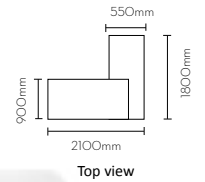

GEO SLAB END DESK (Flush at the Front)

The GEO Slab End still with feature tile-lines on the return undercarriage and customizable to fit your space.

(Images shown as a left hand return)

Finish Options: **Colour swatches page 86 (Eo Board)**
Cable Hole to your preferred placement (included)

CODE	DESK	RETURN
GEOSLABEX21091805	(2100L x 900D) x (1800L x 550D) x 725H	
GEOSLABEX24091805	(2400L x 900D) x (1800L x 550D) x 725H