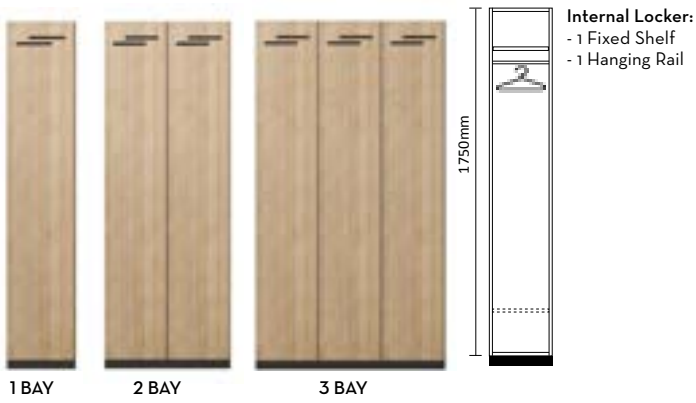

1 DOOR LOCKERS

CODE	QUANTITY	NO OF DOORS
LOCK01	1 Bay of 1 Door Locker 300mm (W)	1 DOORS
	2 Bays of 1 Door Locker 600mm (W)	2 DOORS
	3 Bays of 1 Door Locker 900mm (W)	3 DOORS