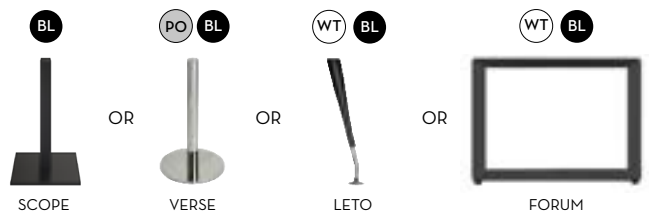

TABLE LEG OPTIONS