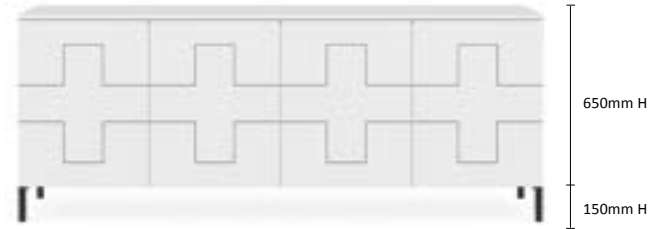

VIDA CREDENZA

FEATURES GROOVED PATTERN

When ordering Please specify Colour/ 1 Adjustable Shelf / Adjustable Feet/ Back Powdercoat Legs / All internals including back are in Black / All other colour or design specifications P.O.A / Push To Open

CODE	DIMENSION	DOORS
RECCREVI1504	1500W x 450D x 800H	4
RECCREVI1804	1800W x 450D x 800H	4
RECCREVI2104	2100W x 450D x 800H	4
RECCREVI2404	2400W x 450D x 800H	4