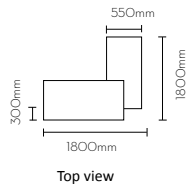

(Images shown as a left hand return)