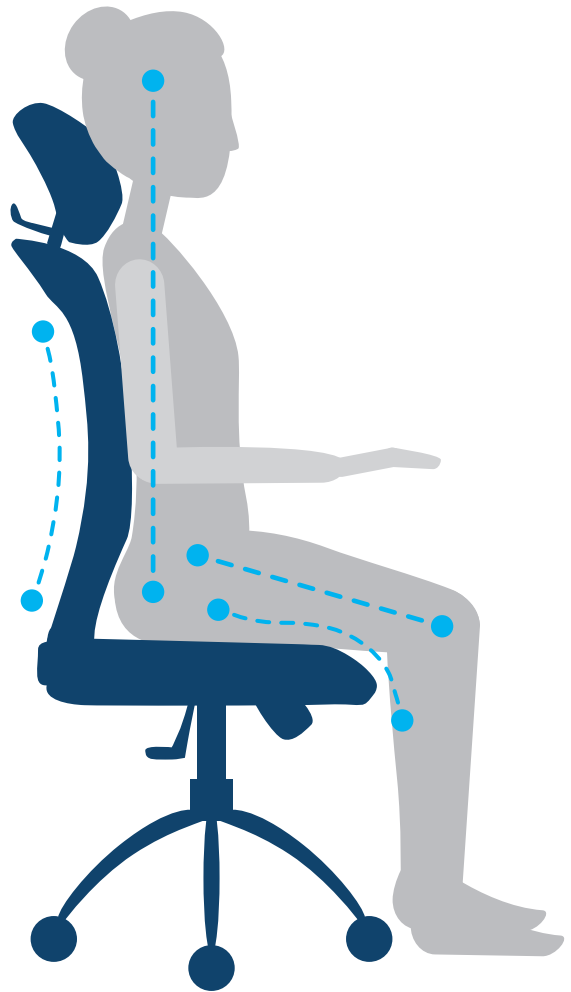

Choose a chair that supports your spinal curves. Adjust the height of your chair so that your feet rest flat on the floor or on a footrest and your thighs are sloping slightly forward.

NEUTRAL POSTURE

The body is most comfortable when the joints are in the balanced or 'neutral' posture.

HIGHER HIPS

Your hips should be higher than your knees with a forward sloping thigh.

NO PRESSURE POINTS

The seat should have a pronounced waterfall edge with no pressure points on the seat or the backrest.

BALANCED SPINE

When working, the spine should be balanced and able to reach the backrest.

SUPPORTIVE BACKREST

The backrest should be supportive and follow the natural curves of the spine. Support should start at the pelvis and include the lumbar spine and the midback.

HEADREST

Supports the back of the head and the upper neck, reducing tension in the shoulders and upper torso.

KEEP MOVING

Muscles need movement – from the tiny muscles controlling your eyes to the big muscles supporting your back, movement is essential. To avoid muscle fatigue we encourage you to get up and move every 30 minutes. Walk to collaborate with someone, get a drink, or just take a break. Movement also aids circulation is great for your mental health and helps keep the creative juices flowing.