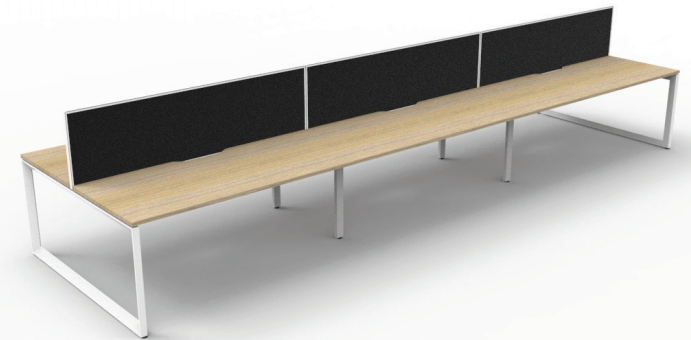

Loop Leg

Leg Choices -

- Profile Leg
- Loop Leg

Leg Colours -

Top Size Choices -

- 1200mm W x 750mm D
- 1500mm W x 750mm D
- 1800mm W x 750mm D

Top Choices -

Screen Choices -