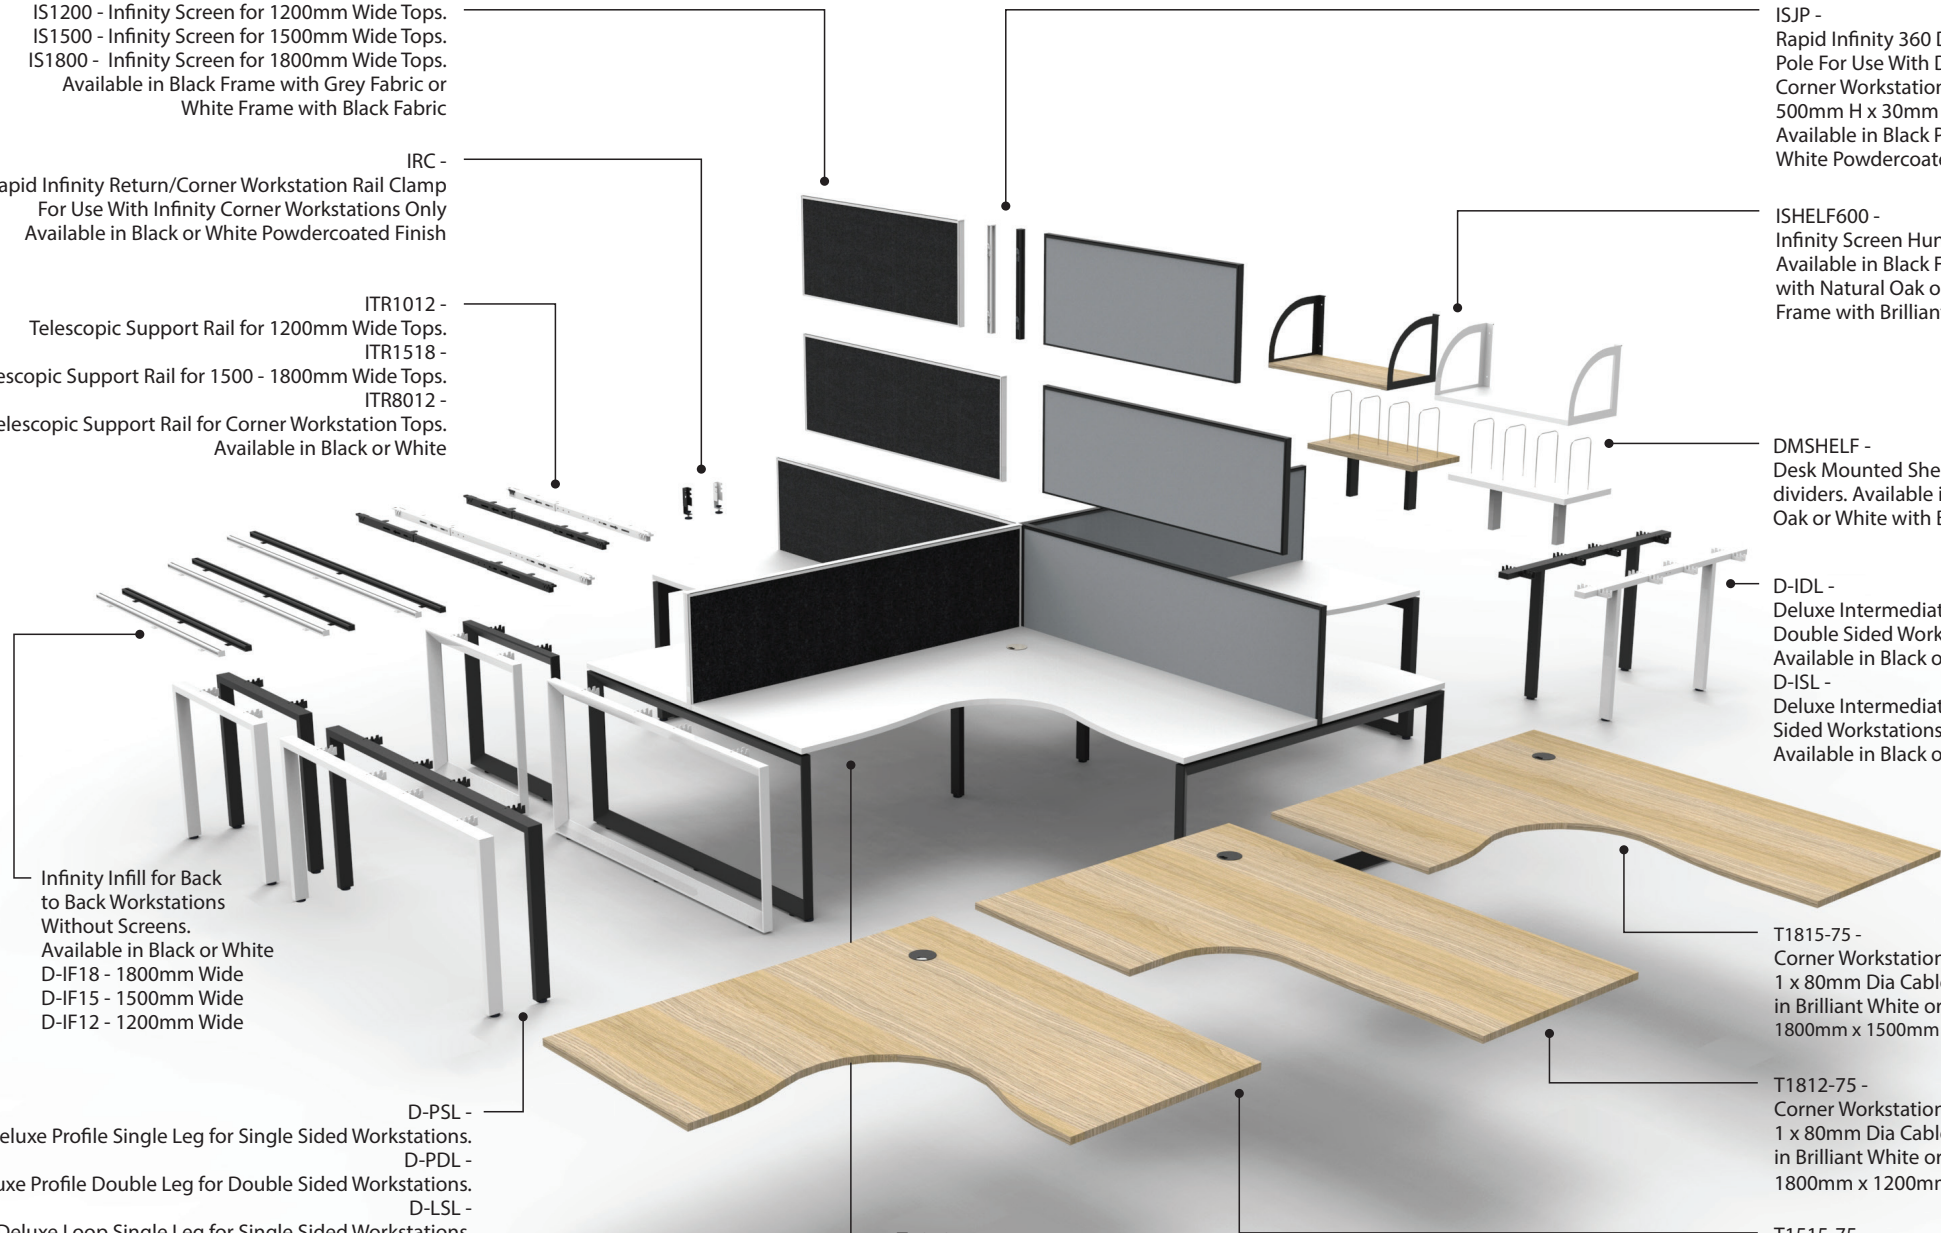

T1818-75 -
Corner Workstation Table Top with
1 x 80mm Dia Cable Entry Hole. Available
in Brilliant White or Natural Oak Laminate
1800mm x 1800mm x 750mm D x 25mm T

ISJP -
Rapid Infinity 360 Deg.Screen Joining
Pole For Use With Deluxe and Infinity
Corner Workstations.
500mm H x 30mm W x 30mm D
Available in Black Powdercoated or
White Powdercoated Finish

ISHELF600 -
Infinity Screen Hung Shelf.
Available in Black Frame
with Natural Oak or White
Frame with Brilliant White

DMSHELF -
Desk Mounted Shelf with 4 x Wire
dividers. Available in Black with Natural
Oak or White with Brilliant White

D-IDL -
Deluxe Intermediate Double Leg for
Double Sided Workstations.
Available in Black or White
D-ISL -
Deluxe Intermediate Single Leg for Single
Sided Workstations.
Available in Black or White

T1815-75 -
Corner Workstation Table Top with
1 x 80mm Dia Cable Entry Hole. Available
in Brilliant White or Natural Oak Laminate
1800mm x 1500mm x 750mm D x 25mm T

T1812-75 -
Corner Workstation Table Top with
1 x 80mm Dia Cable Entry Hole. Available
in Brilliant White or Natural Oak Laminate
1800mm x 1200mm x 750mm D x 25mm T

T1515-75 -
Corner Workstation Table Top with
1 x 80mm Dia Cable Entry Hole. Available
in Brilliant White or Natural Oak Laminate
1500mm x 1500mm x 750mm D x 25mm T