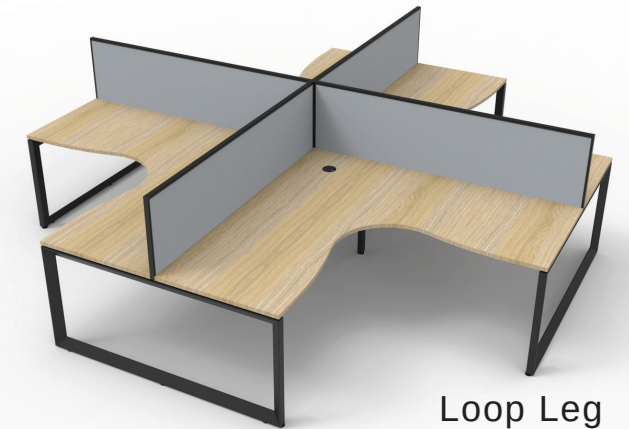

DELUXE INFINITY CORNER RANGE

1 Person Workstation - Natural Oak Tops with Cable Entry Hole

Profile Leg

Loop Leg

4 Person Pod, With Screens - Brilliant White Tops with Cable Entry Hole

Profile Leg

Loop Leg

4 Person Pod, With Screens - Natural Oak Tops with Cable Entry Hole

Profile Leg

Loop Leg

Leg Choices -

- Profile Leg
- Loop Leg

Leg Colours -

White Powdercoat Black Powdercoat

Top Size Choices -

- 1800mm x 1800mm W x 750mm D
- 1800mm x 1500mm W x 750mm D
- 1500mm x 1500mm W x 750mm D
- 1800mm x 1200mm W x 750mm D