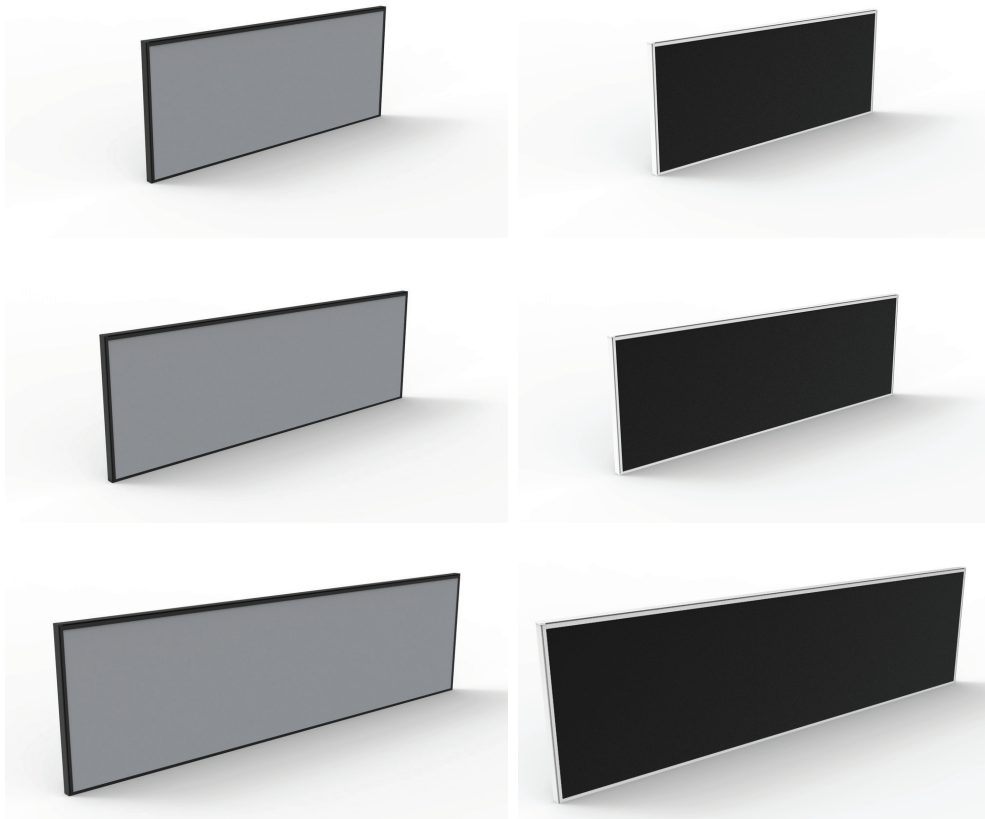

Component Colour Choices -

Black
Powdercoat

White
Powdercoat

DELUXE INFINITY SCREENS

Pinable Rapid Infinity and Deluxe Infinity Screen

- IS1200 - 1200mm W x 500mm H x 30mm T
- IS1500 - 1500mm W x 500mm H x 30mm T
- IS1800 - 1800mm W x 500mm H x 30mm T

Screen Choices -

Grey
Screen with
Black Frame

Black
Screen with
White Frame

Pinable Rapid Infinity and Deluxe Infinity Divider

- IS700 - 690mm W x 350mm H x 20mm T
- (370mm H With Screw Plates Attached)

DELUXE INFINITY SHELVES