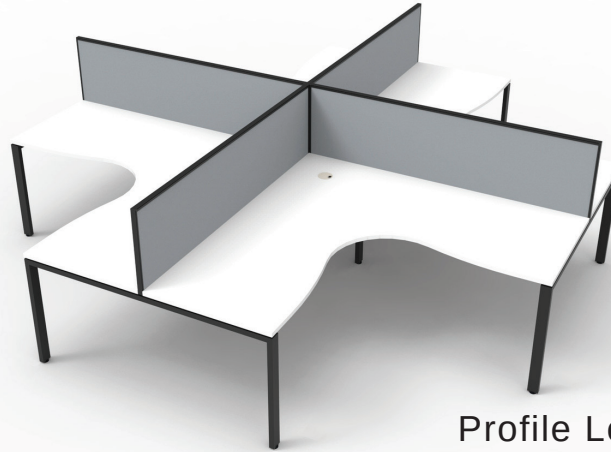

4 Person Pod, With Screens - Brilliant White Tops with Cable Entry Hole