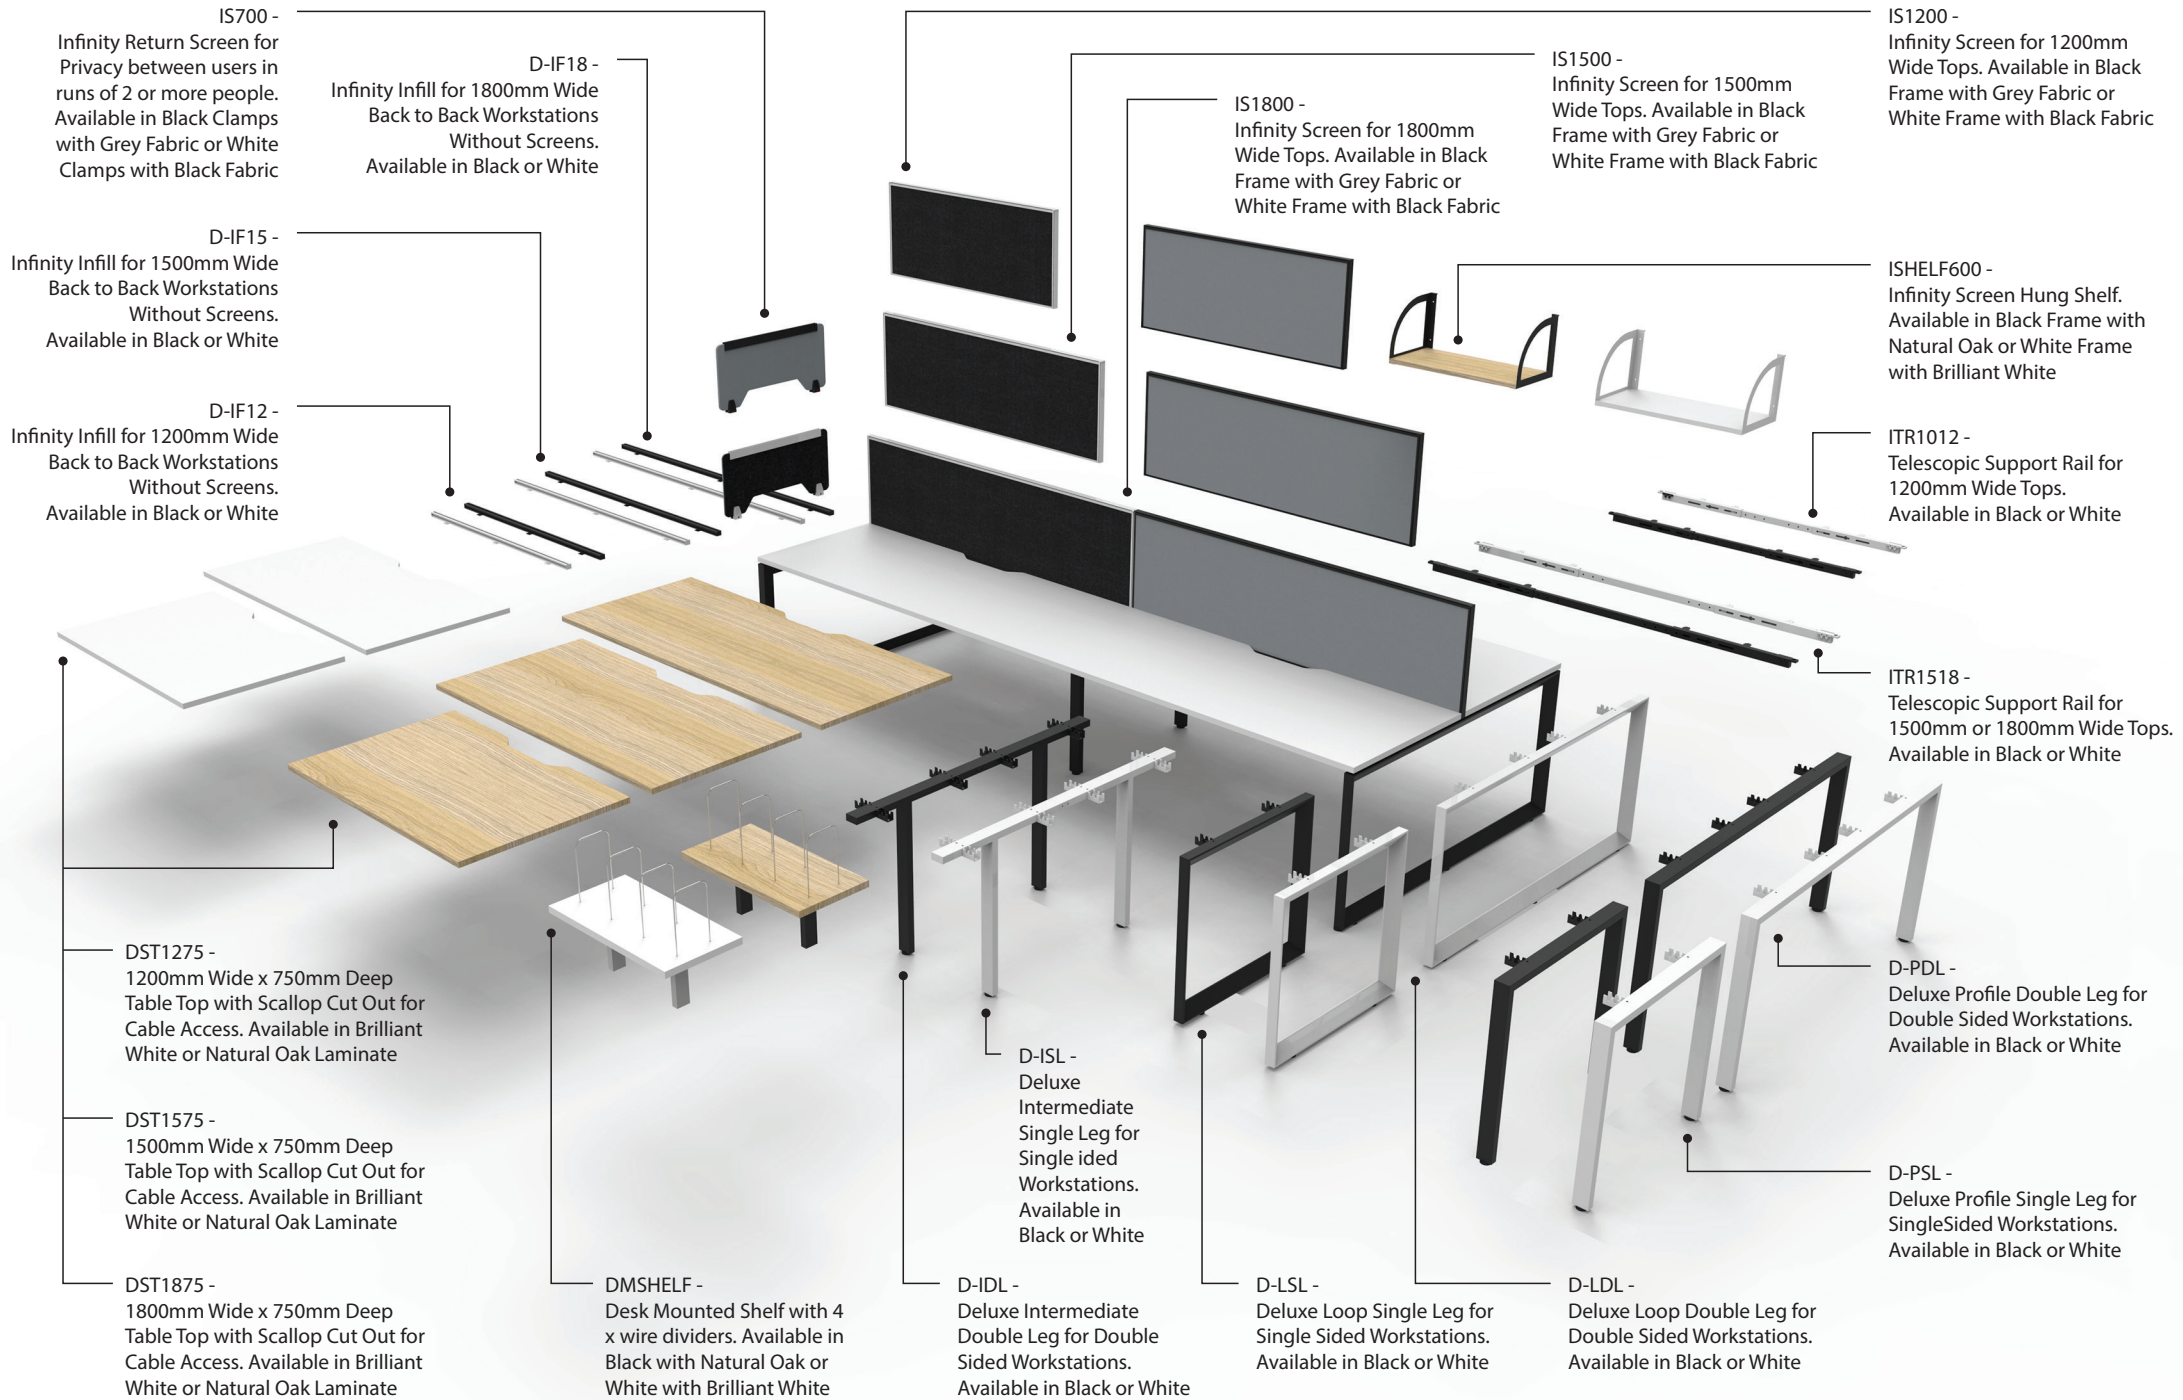

ISHELF600 - 600mm W x 270mm D x 250mm H

**ISHELF
Colour
Choices -**

Natural
Oak Shelf /
Black Frame

Brilliant
White Shelf /
White Frame

DELUXE INFINITY OPEN RANGE

DELUXE INFINITY CORNER RANGE

IS1200 - Infinity Screen for 1200mm Wide Tops.
 IS1500 - Infinity Screen for 1500mm Wide Tops.
 IS1800 - Infinity Screen for 1800mm Wide Tops.
 Available in Black Frame with Grey Fabric or
 White Frame with Black Fabric

Infinity Infill for Back
 to Back Workstations
 Without Screens.
 Available in Black or White
 D-IF18 - 1800mm Wide
 D-IF15 - 1500mm Wide
 D-IF12 - 1200mm Wide

D-PSL -
 Deluxe Profile Single Leg for Single Sided Workstations.
 D-PDL -
 Deluxe Profile Double Leg for Double Sided Workstations.
 D-LSL -
 Deluxe Loop Single Leg for Single Sided Workstations.
 D-LDL -
 Deluxe Loop Double Leg for Double Sided Workstations.
 Available in Black or White