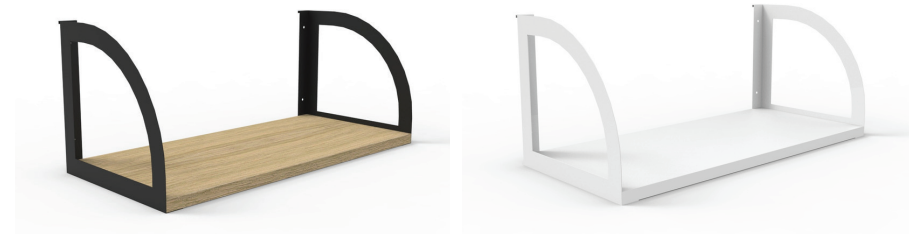

**DMSHELF
Colour
Choices -**

Natural
Oak Shelf /
Black Frame

Brilliant
White Shelf /
White Frame

Infinity Screen Hung Shelf - ISHELF600

ISHELF600 - 18mm Thick Melamine Shelf, E1 Rated Enviroboard with Powdercoated Steel Shelf Brackets. Available in 2 Colours.

ISHELF600 - 600mm W x 270mm D x 250mm H

**ISHELF
Colour
Choices -**

Natural
Oak Shelf /
Black Frame

Brilliant
White Shelf /
White Frame

DELUXE INFINITY OPEN RANGE

DELUXE INFINITY CORNER RANGE

IS1200 - Infinity Screen for 1200mm Wide Tops.
 IS1500 - Infinity Screen for 1500mm Wide Tops.
 IS1800 - Infinity Screen for 1800mm Wide Tops.
 Available in Black Frame with Grey Fabric or
 White Frame with Black Fabric