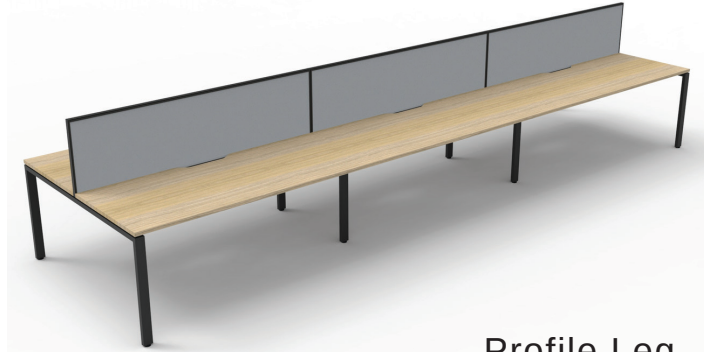

DELUXE INFINITY RANGE

MINI CATALOGUE 2019

WORKSTATIONS - FURNITURE - SEATING - STORAGE - ACCESSORIES

DELUXE INFINITY RANGE

- New Deluxe Worktops with **750mm Depth** with Scalloped Edge for Cable Access
- All New **Black Powdercoat Frames** with Loop Leg and Profile Leg
- All New **Natural Oak Top** and Brilliant White Top Colour
- All New **Grey Screens with Black Frame** and Black Screens with White Frame

DELUXE INFINITY OPEN RANGE

Single Sided, No Screens -
Natural Oak with Scalloped Edge

Profile Leg

Loop Leg

Single Sided, With Screens -
Brilliant White Tops with Scalloped Edge

Profile Leg

Loop Leg

Double Sided, With Screens -
Natural Oak with Scalloped Edge

- 1200mm W x 750mm D
- 1500mm W x 750mm D
- 1800mm W x 750mm D

Top Choices -

Brilliant White
Scalloped
Top

Natural Oak
Scalloped
Top

Screen Choices -

Grey
Screen with
Black Frame

Black
Screen with
White Frame