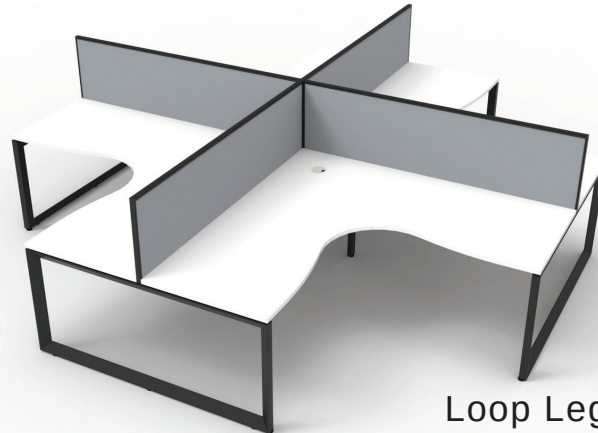

DELUXE INFINITY CORNER RANGE

1 Person Workstation - Natural Oak Tops with Cable Entry Hole

Profile Leg

Loop Leg

4 Person Pod, With Screens - Brilliant White Tops with Cable Entry Hole

Profile Leg

Loop Leg

4 Person Pod, With Screens - Natural Oak Tops with Cable Entry Hole

Profile Leg

Loop Leg

Leg Choices -

- Profile Leg
- Loop Leg

Leg Colours -

White Powdercoat Black Powdercoat

Top Size Choices -

- 1800mm x 1800mm W x 750mm D
- 1800mm x 1500mm W x 750mm D
- 1500mm x 1500mm W x 750mm D
- 1800mm x 1200mm W x 750mm D