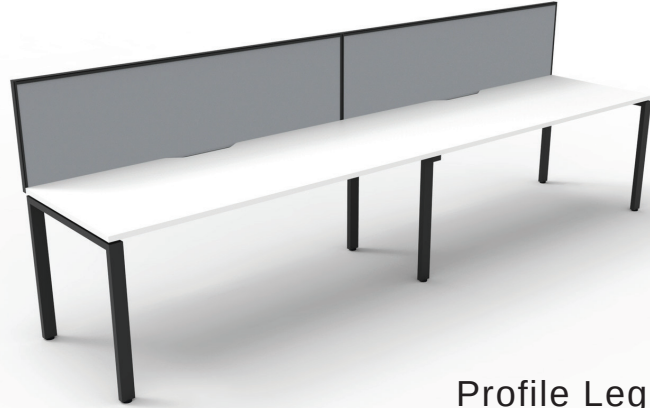

DELUXE INFINITY RANGE

MINI CATALOGUE 2019

WORKSTATIONS - FURNITURE - SEATING - STORAGE - ACCESSORIES

DELUXE INFINITY RANGE

- New Deluxe Worktops with **750mm Depth** with Scalloped Edge for Cable Access
- All New **Black Powdercoat Frames** with Loop Leg and Profile Leg
- All New **Natural Oak Top** and Brilliant White Top Colour
- All New **Grey Screens with Black Frame** and Black Screens with White Frame

DELUXE INFINITY OPEN RANGE

Single Sided, No Screens -
Natural Oak with Scalloped Edge

Profile Leg

Loop Leg

Single Sided, With Screens -
Brilliant White Tops with Scalloped Edge

Profile Leg

Loop Leg

Double Sided, With Screens -
Natural Oak with Scalloped Edge

- 1200mm W x 750mm D
- 1500mm W x 750mm D
- 1800mm W x 750mm D

Top Choices -

Brilliant White
Scalloped
Top

Natural Oak
Scalloped
Top

Screen Choices -

Grey
Screen with
Black Frame

Black
Screen with
White Frame