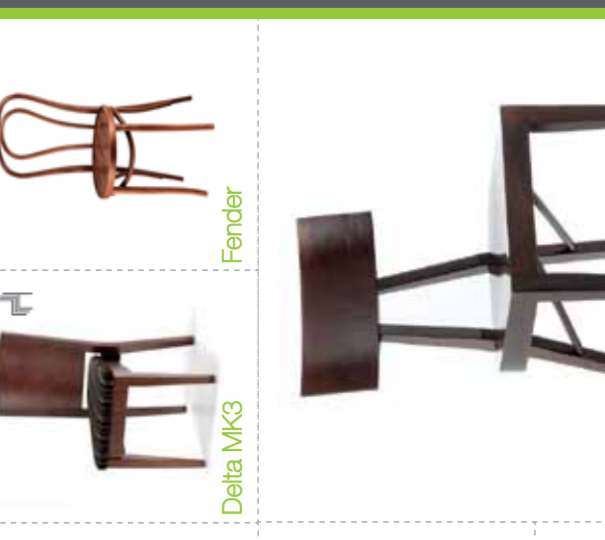

Delta

Delta MK3

Delta Deep Seat

Fender